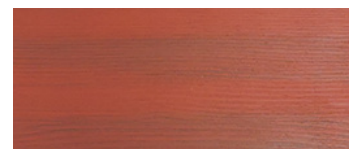

Standard Paint

White Satin

Single Color

Light Gray

Dark Gray

Black

Alabaster

Buttercup

Chinese Red

Woodgrain Two Tone Finishes - *available on woodgrain ceiling tiles only for grain effect*

Dark Cherry

Honey Pecan

Beechwood

Driftwood

Coast

Vintage Red

Metallic

Silver

Gold

Sunset Bronze - *shown on TL-0004*