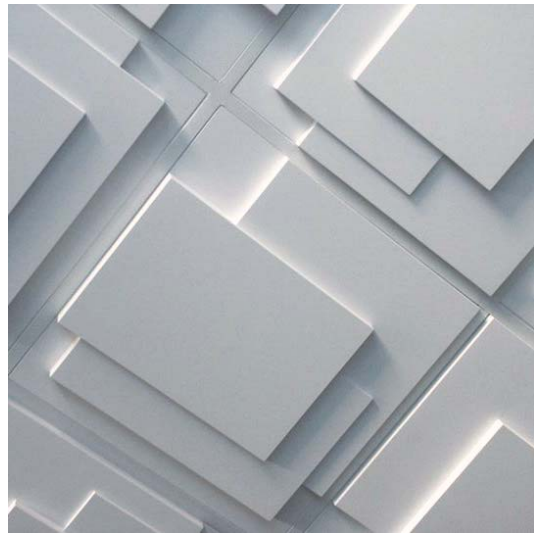

ABOVE VIEW

ARTISAN CEILING TILES

Featured Project: Office Interior with New Tile for 9/16" Grid

Chosen to compliment a modern interpretation of the Arts and Crafts style interior, the [Step Up 1.2.3 for 9/16" Grid, TL-0091](#) was used throughout this exquisite office building. Designed for the more refined 9/16" commercial grid, this clean geometric tegular tile offers a bold contemporary look and adds dimension to the ceiling plane.

Featured Ceiling Tile: Platforms Ceiling Tile (TL-0070)

Above View [Platforms Ceiling Tiles, TL-0070](#), offer many ceiling pattern options depending on the orientation of the tiles. For extra dimension, one of the planes was painted an accent color at TCU's Amon G. Carter Stadium.

Custom Solution

Above View married a trimless light fixture with our ceiling tile. In response to a customer's love for both our [Executive Coffered Ceiling Tile, TL- 0016](#) and a square LED trimless recessed light fixture, our team quickly developed a workable solution. This elegant adaptation is just one example of Above View's commitment to innovation and responsive customer service.