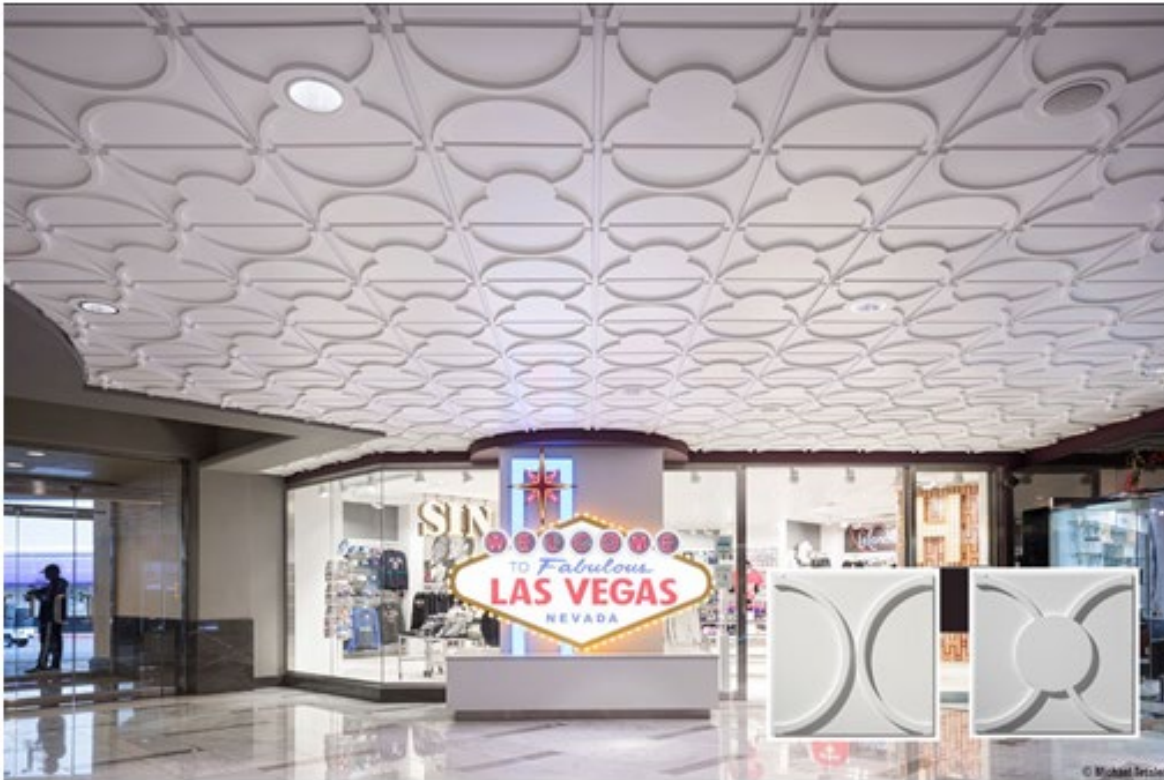

ABOVE VIEW

ARTISAN CEILING TILES

Introducing The Zephyr Ceiling Tile

Elevate your space with Above View's new [Zephyr Ceiling Tile](#), TL-0100. The undulating design of this contemporary ceiling panel obscures the grid and creates movement across the ceiling plane.

This exciting new concept evokes forms found in nature. Varying orientation can transform the pattern from subtle ripples to dramatic currents.

Featured Project: Harrahs Casino and Resort

The [Cloverleaf Ceiling Tile](#), TL-0083 and the [Cloverleaf Flat Center Ceiling Tile](#), TL-0084 make an appearance on the Las Vegas strip.

The colorful Vegas lights reflecting off the curved design elements enliven the ceilings at Harrahs, Las Vegas.

Featured Project: Sofi Stadium

Look up and find [Classic Panel Ceiling Tile](#), TL-0002 while ordering a glass of bubbly champagne or a whiskey on the rocks at the Champagne and Whiskey Bars at the Executive Club inside the ultra-modern Sofi Stadium in California. [Pyramid 2 Ceiling Tiles](#), TL-0080 and [Pyramid Utility Ceiling Tiles](#), TL-0082, make an appearance in the Executive Suites.