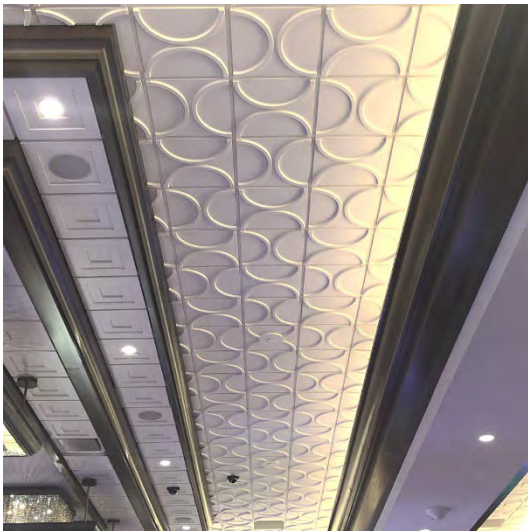

ABOVE VIEW

ARTISAN CEILING TILES

Featured Project: Marriott Knoxville

A remarkable renovation of the decades-old Holiday Inn into the Marriott Knoxville Downtown is accentuated by an impressive ceiling. [Pyramid 4](#) and [Pyramid Utility](#) Ceiling Tiles transform the hotel lobby into a modern space.

Located at the iconic World's Fair Park, this intriguing space is an invitation to come in and explore. Specified by Stonehill Taylor in New York.

Featured Product: Cloverleaf Ceiling Tiles

The circular motif of the [Cloverleaf Ceiling Tile](#) and its companion [Cloverleaf Flat Center Ceiling Tile](#) makes for a spectacular signature ceiling. Specify unique patterns depending on tile orientation in the grid.

Fragments of circles make arcing gestures with [Cloverleaf Ceiling Tile](#) and are accompanied by the geometric [Step Up 1.2.3 Ceiling Tile](#) at Caesar's Horseshoe Casino in Baltimore, MD.

[Cloverleaf Flat Center Ceiling Tiles](#) are precisely arranged in a linear pattern at Garza Blanca Resort in Los Cabos, Mexico. The curved tegular design reflects similar elements in the space.