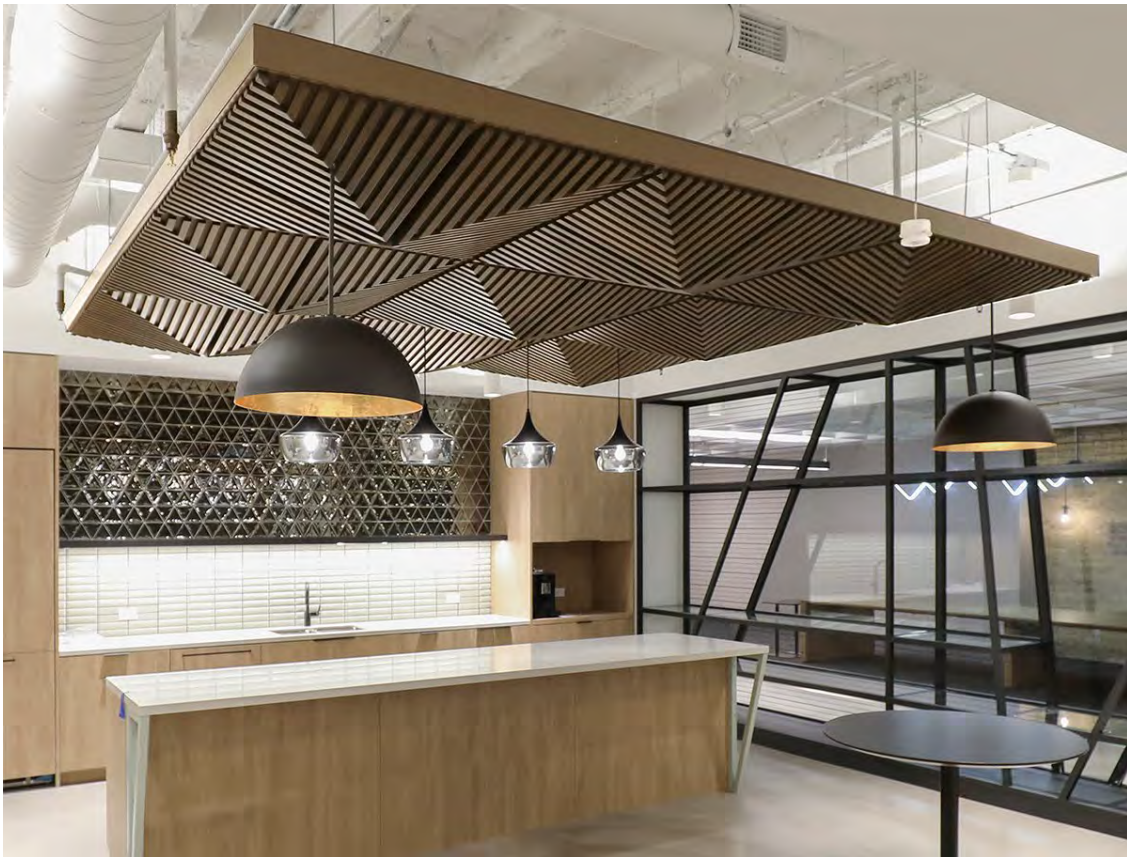

## Featured Project: theMART

A fresh installation at theMART!

A fifth floor office renovation features [Grooved Quarter Pyramid Ceiling Tile](#) (shown above) in a dark oak faux finish. This contemporary kitchen space pops with geometric flair, accentuated by each grouping of four tiles, for a 7" deep pyramid. Specified by Eastlake Studio.

A drop ceiling with [Art Deco Coffer Ceiling Tiles](#) maximizes the office space, clearly defining an open area from a conference room. The stepped tile design conveys the original Merchandise Mart's 1930's Art Deco style.