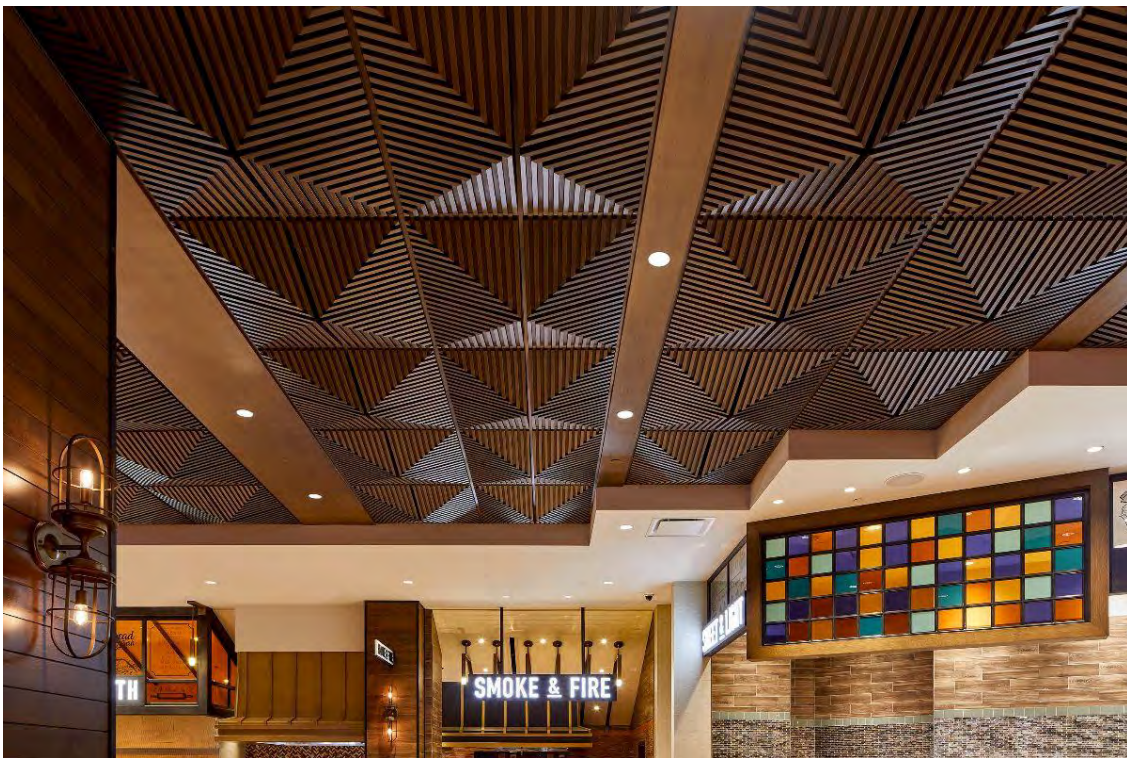

[View this email in your browser](#)

ABOVE VIEW

ARTISAN CEILING TILES

Wood Illusions

Achieve the warm and inviting atmosphere of wood with a unique alternative that is Class A fire rated. Above View's GRG (Glass Reinforced Gypsum) material can appear like actual wood or wood laminate with faux finishing and/or with natural [woodgrain](#) surface textured ceiling tiles.

[Grooved Quarter Pyramid Ceiling Tiles](#) at the Palms Casino radiate rich tones in a Dark Oak faux finish. Four 2' x 2' tiles come together to form a larger 4' x 4' pyramid for a dramatic effect. The finished product has the look of millwork at significantly less cost.

Wood Look, Different Material

The [Boardwalk Series](#) has an oak woodgrain texture molded on the surface and can be custom finished to match other elements throughout your design. Comprised of four tiles, the series has endless pattern possibilities depending on orientation in the grid.

Signature Walls

Caesars Horseshoe in Elizabeth, IN features [Greek Key A Ceiling Tile](#) and [Greek Key B Ceiling Tile](#). The A and B patterns mirror each other and offer many design possibilities, depending on their orientation. A unique application that seamlessly continues the ceiling pattern down a feature wall.