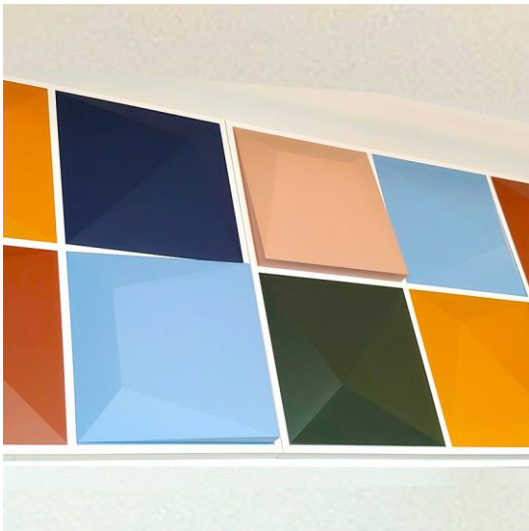

ABOVE VIEW

ARTISAN CEILING TILES

NEWS AND VIEWS

Featured Project: Caesars Horseshoe Casino

Caesars Horseshoe in Elizabeth, IN features [Greek Key A Ceiling Tile](#) (TL-0109) and [Greek Key B Ceiling Tile](#) (TL-0110). The A and B patterns mirror each other and offer many design possibilities, depending on their orientation.

Specified by HBG Design, in Memphis, TN, this unique application seamlessly continues the ceiling pattern down a feature wall.

Featured Product: Modulated Cube Ceiling Tile

Shown above in a light gray finish, [Modulated Cube Ceiling Tiles](#) (TL-0007) define the kitchen area and add texture in this San Francisco loft.

Left, shadow and light emphasize the crisp, undulating lines of the Modulated Cube Ceiling Tile. Shown in Above View's Dark Gray Finish.

Think Outside the Grid

Above View ceiling tiles make an eye-catching wall feature. Whether in a home, hotel, design showroom or executive suite, each tile type has the potential to bring to life a beautiful wall design concept.

The creative addition of [Art Deco Coffered Ceiling Tile](#) (TL-0051) to a foyer wall adds a unique flair in a bright residential installation (shown right).

Shown above, [Gothic Tegular Ceiling Tiles](#) (TL-0067) add interest to a foyer and bedroom in a Palm Springs residence.