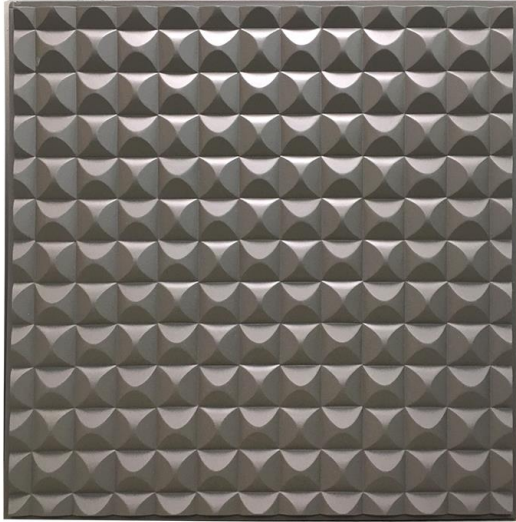

ABOVE VIEW

ARTISAN CEILING TILES

NEWS AND VIEWS

Featured Project: Caesars Horseshoe Casino

Caesars Horseshoe in Elizabeth, IN features [Greek Key A Ceiling Tile](#) (TL-0109) and [Greek Key B Ceiling Tile](#) (TL-0110). The A and B patterns mirror each other and offer many design possibilities, depending on their orientation.

Specified by HBG Design, in Memphis, TN, this unique application seamlessly continues the ceiling pattern down a feature wall.

Featured Product: Modulated Cube Ceiling Tile

Shown above in a light gray finish, [Modulated Cube Ceiling Tiles](#) (TL-0007) define the kitchen area and add texture in this San Francisco loft.

Left, shadow and light emphasize the crisp, undulating lines of the Modulated Cube Ceiling Tile. Shown in Above View's Dark Gray Finish.

Think Outside the Grid

Above View ceiling tiles make an eye-catching wall feature. Whether in a home, hotel, design showroom or executive suite, each tile type has the potential to bring to life a beautiful wall design concept.