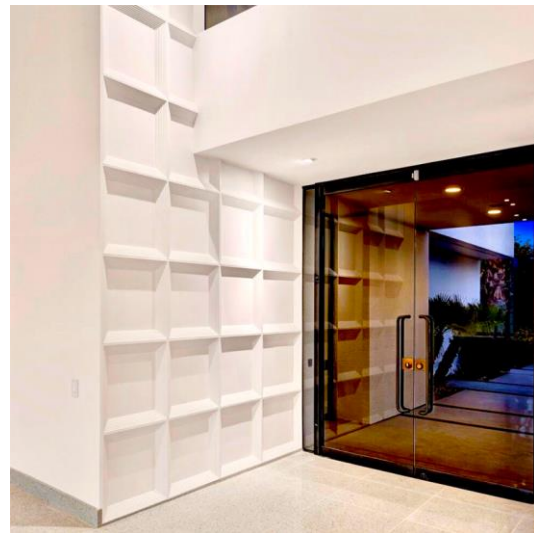

Think Outside the Grid

Above View ceiling tiles make an eye-catching wall feature. Whether in a home, hotel, design showroom or executive suite, each tile type has the potential to bring to life a beautiful wall design concept.

The creative addition of [Art Deco Coffered Ceiling Tile](#) (TL-0051) to a foyer wall adds a unique flair in a bright residential installation (shown right).