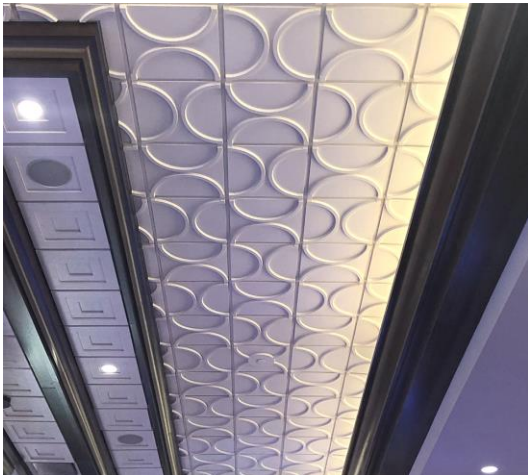

## Sphere of Influence

A circle is a universal symbol with notions of infinity, unity and timelessness. The classic symmetry of [Cloverleaf Ceiling Tile](#) and its companion [Cloverleaf Flat Center Ceiling Tile](#) bring these elements together for spectacular signature ceilings. Each space below features unique patterns depending on how the tiles are oriented in the grid.

## Cloverleaf Patterns

Eye-catching patterns elevate the space over Harrah's Casino Lobby with [Cloverleaf Ceiling Tile](#) and [Cloverleaf Flat Center Ceiling Tile](#) (shown above).

Curved perimeters complement the tile motif and frame the Numb Bar at Harrah's casino. Each utility is seamlessly integrated into the ceiling plane while maintaining the integrity of the original design (left).