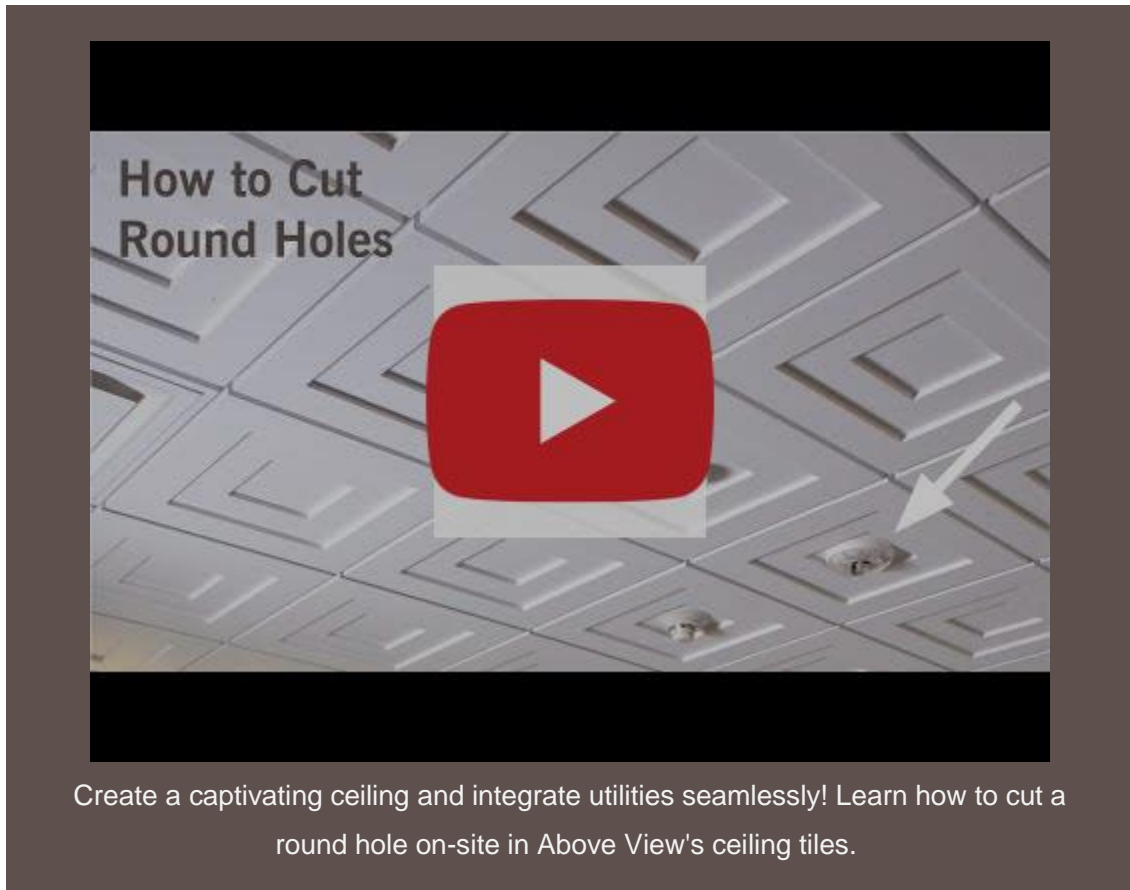

Tutorial: Cutting Round Holes for Utilities