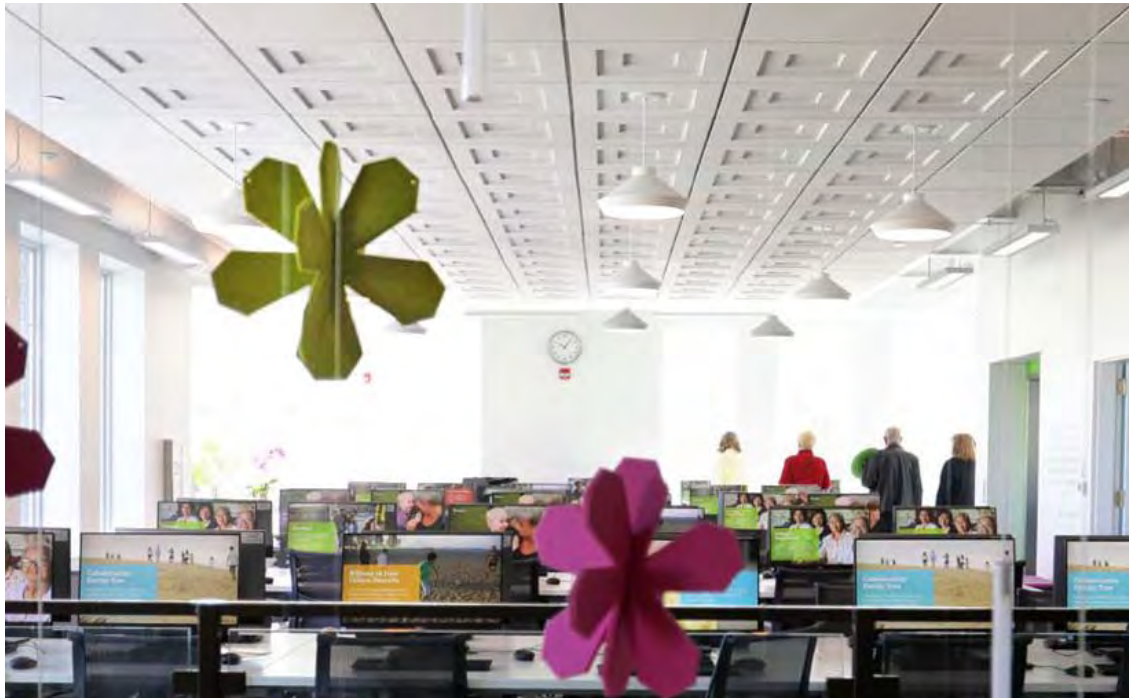

A contemporary office space (left) and kitchen (right) show the versatility of venues that [Step Up 1.2.3 for 9/16 Grid Ceiling Tile](#) can inhabit. The thinner 9/16" grid creates a nicely polished look.