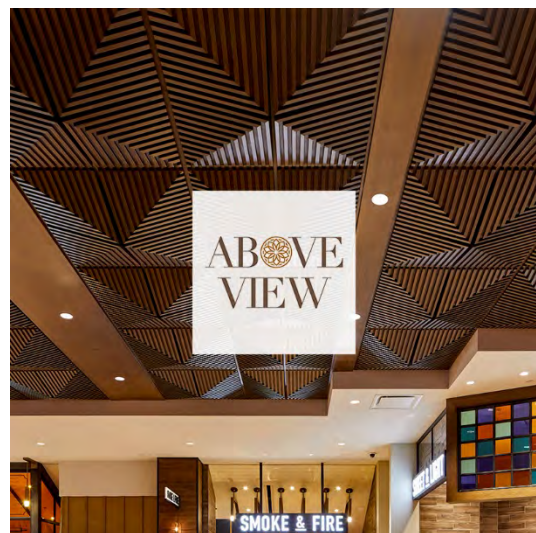

About Above View Inc.

Headquartered in Milwaukee, WI, Above View Inc. has been a trusted source for 2' x 2' plaster and glass fiber (GRG) artisan ceiling tiles since 1984.

Create a striking ceiling with one of 100 standard ceiling tiles, or your custom tile design! Explore our website at aboveview.com for inspiration. We welcome inquiries at info@aboveview.com or 414-744-7118.