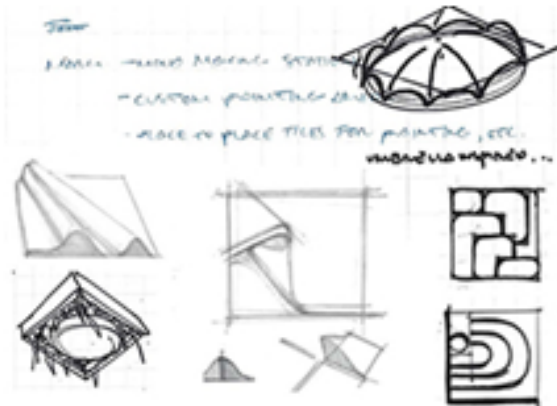

ABOVE VIEW

ARTISAN CEILING TILES

NEWS AND VIEWS

Featured Product: Cloverleaf Series

With endless pattern possibilities, the [Cloverleaf Series](#) is a versatile geometric option for contemporary spaces.

[Cloverleaf Flat Center Ceiling Tile](#), TL-0084, shown above and right, is arranged in a linear repeating pattern throughout the Garza Blanca Resort in Los Cabos, Mexico. The circle motifs in the ceiling reflect the carpet design in this modern space. The tile's flat center is easily cut for utilities.

Have a vision of a custom ceiling design for ceiling grid? Above View's design studio has the capability to bring your idea to life using 2' x 2' ceiling tiles.

We welcome modern, classic and organic forms and textures. Dream up a faux finish or specify a unique color to complement your vision. Check out the [Customization](#) page for inspiration!