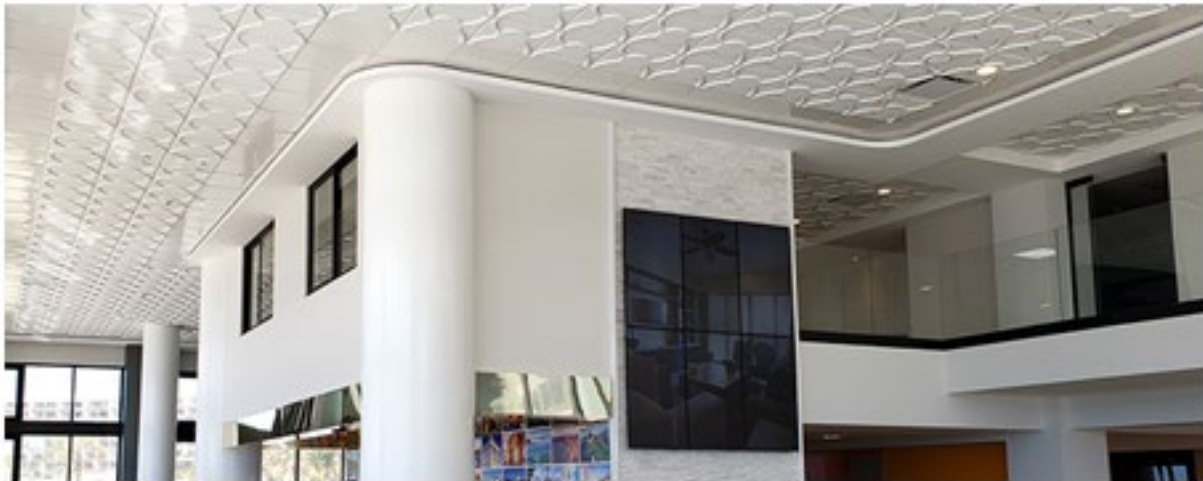

ABOVE VIEW

ARTISAN CEILING TILES

NEWS AND VIEWS

Featured Product: Cloverleaf Series

With endless pattern possibilities, the [Cloverleaf Series](#) is a versatile geometric option for contemporary spaces.

[Cloverleaf Flat Center Ceiling Tile](#), TL-0084, shown above and right, is arranged in a linear repeating pattern throughout the Garza Blanca Resort in Los Cabos, Mexico. The circle motifs in the ceiling reflect the carpet design in this modern space. The tile's flat center is easily cut for utilities.

Shown below at the Horseshoe Casino in Baltimore, the [Cloverleaf Ceiling Tile](#), TL-0083, and Cloverleaf Flat Center (only used for utilities in this design), are rotated in an undulating pattern that also mimics the "horseshoe" theme. They are arranged alongside [Step Up 1.2.3 Ceiling Tile](#), TL-0085 for a dramatic effect.

Featured Project: Meridian Hills Country Club

The refined look of [Classic Panel Ceiling Tile](#), TL-0002 (above) in a rich, dark gray finish adds a cozy, casual feel in Bogey's Bar at the Meridian Hills Country Club in Indianapolis, IN.

A light gray finish (left) on the ceiling of the club's Hearth Dining Room exudes an airy, elegant aesthetic. The grid in both rooms was painted to match the custom tile colors for a cohesive look.

If you can dream it, we can make it!