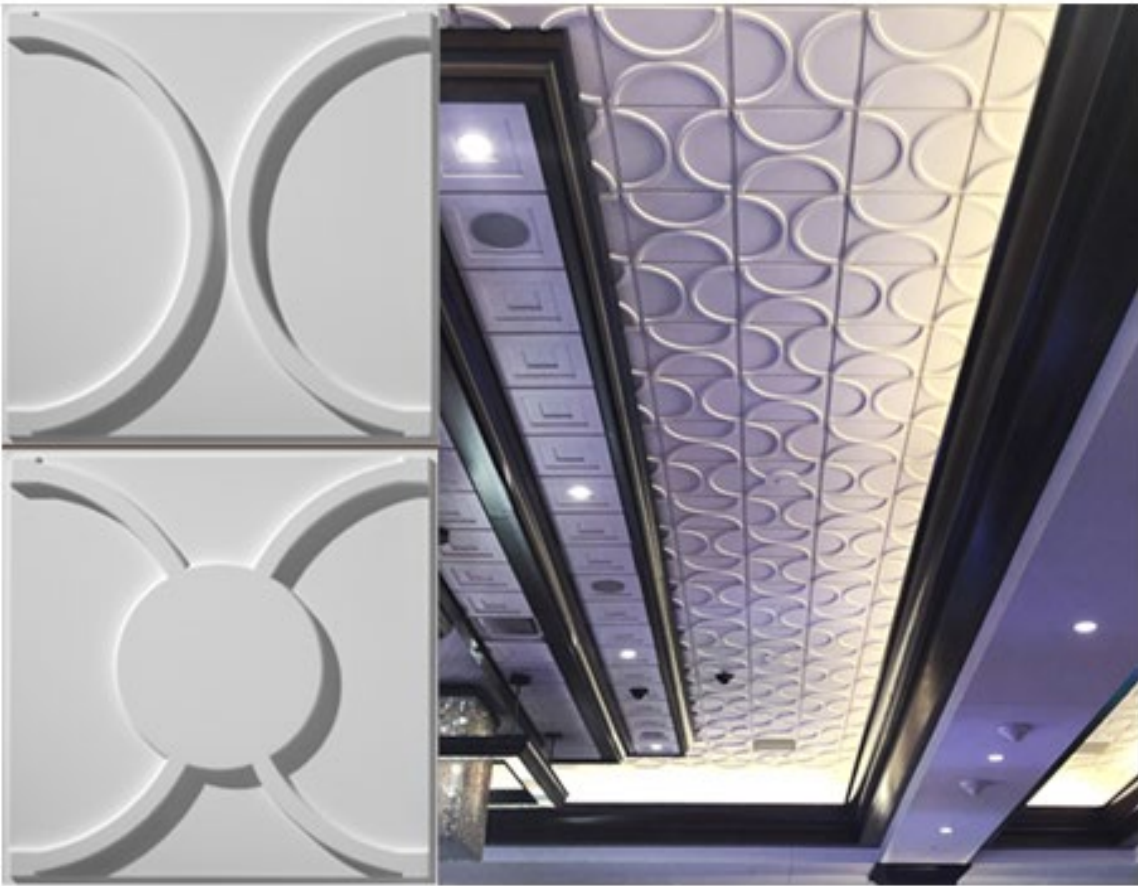

ABOVE VIEW

ARTISAN CEILING TILES

NEWS AND VIEWS

Featured Product: Cloverleaf Series

With endless pattern possibilities, the [Cloverleaf Series](#) is a versatile geometric option for contemporary spaces.

[Cloverleaf Flat Center Ceiling Tile](#), TL-0084, shown above and right, is arranged in a linear repeating pattern throughout the Garza Blanca Resort in Los Cabos, Mexico. The circle motifs in the ceiling reflect the carpet design in this modern space. The tile's flat center is easily cut for utilities.

Shown below at the Horseshoe Casino in Baltimore, the [Cloverleaf Ceiling Tile](#), TL-0083, and Cloverleaf Flat Center (only used for utilities in this design), are rotated in an undulating pattern that also mimics the "horseshoe" theme. They are arranged alongside [Step Up 1.2.3 Ceiling Tile](#), TL-0085 for a dramatic effect.

Featured Project: Meridian Hills Country Club

The refined look of [Classic Panel Ceiling Tile](#), TL-0002 (above) in a rich, dark gray finish adds a cozy, casual feel in Bogey's Bar at the Meridian Hills Country Club in Indianapolis, IN.

A light gray finish (left) on the ceiling of the club's Hearth Dining Room exudes an airy, elegant aesthetic. The grid in both rooms was painted to match the custom tile colors for a cohesive look.

If you can dream it, we can make it!