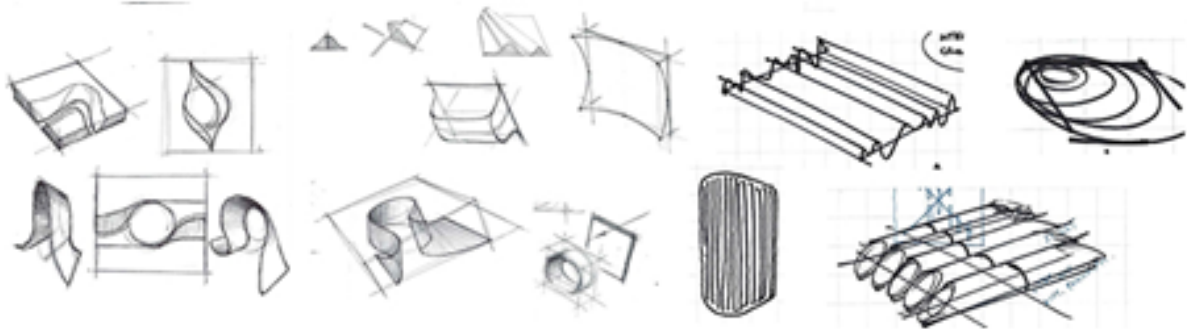

If you can dream it, we can make it!