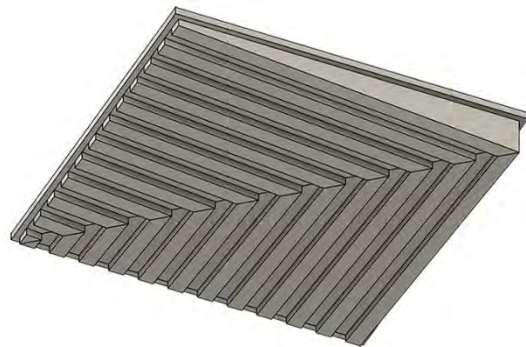

## Introducing: 3in Grooved Quarter Pyramid

Explore a new geometric option with [3in Grooved Quarter Pyramid Ceiling Tile](#), TL-0130.

Make an impact with this innovative design! Create a **WOW** factor for your clients with a memorable signature ceiling.

---

Specify the contemporary [3in Grooved Quarter Pyramid](#) in your next project! This modern ceiling panel is ideal in hotels, restaurants, casinos or wherever an exceptional concept is desired.

These ceiling tiles can create a compelling point of interest as visitors enter a space.

---

Four individual tiles combine to make a large scale 4' x 4' pyramid shape.

The rhythm of the one inch width grooves matches the grid, obscuring it with this pattern.

Also available is the striking [7in Grooved Quarter Pyramid](#), with a significantly deeper profile for higher ceilings and dramatic flair.