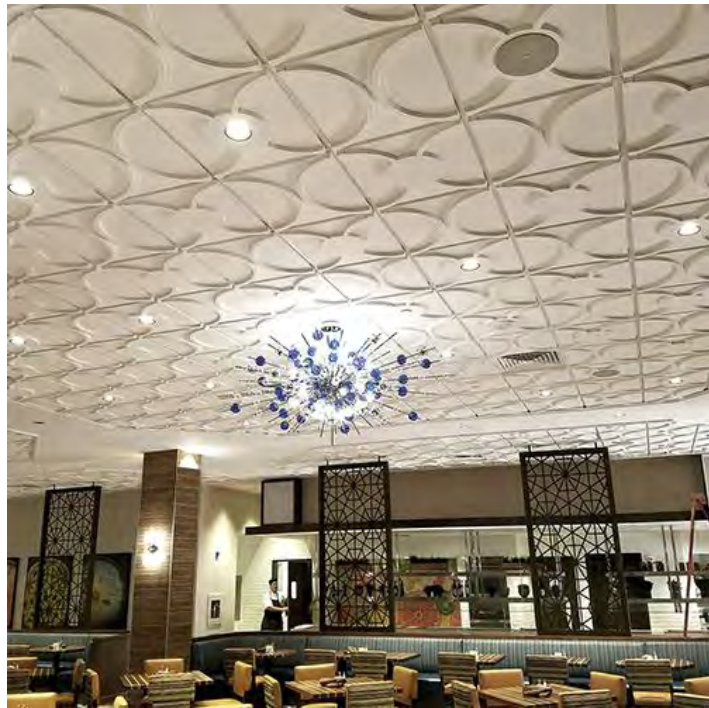

10/18/18

All Newsletter October

[View this email in your browser](#)

- + Innovative Design
- + Unparalleled Customer Service
- + Custom Solutions

NEWS AND VIEWS

Featured Project: Baylor Heart Hospital

[Random Cube Ceiling Tiles](#) (TL-0004) sparkle in the Baylor Heart Hospital's physician's lounge in Plano, TX. The two tone Sunset Bronze [Finish Option](#) creates texture and depth with a faux bronze patina effect.

Featured Product: Cloverleaf

Together the striking contemporary [Cloverleaf Ceiling Tile](#) and [Cloverleaf Flat Center Ceiling Tile](#) create a circular pattern.

The lights, sprinklers and speakers were planfully located at the center of the [Cloverleaf Flat Center Ceiling Tile](#) for a clean solution.

This project is located at the Hard Rock Hotel and Casino's Marketplace Buffet in Atlantic City, NJ.

The [Cloverleaf Ceiling Tile](#) (TL-0083), running above the aisles, complements the carpet design.

[Cloverleaf Flat Center Ceiling Tile](#) (TL-0084) features a "necklace" repeating pattern.

A "link" pattern created by combining [Cloverleaf Flat Center](#) and [Cloverleaf](#) ceiling tiles is shown above.