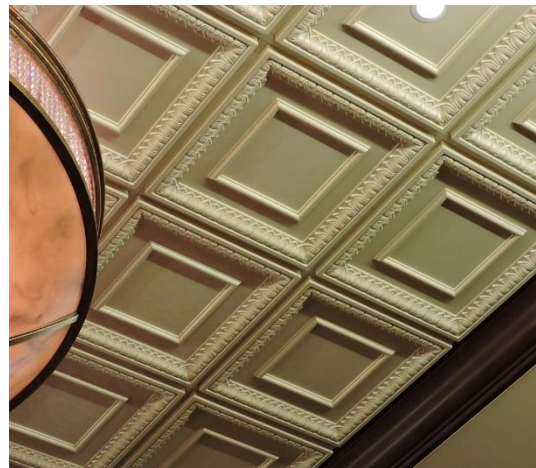

About Above View Inc.

Headquartered in Milwaukee, WI, Above View Inc. is a favorite source for plaster and glass fiber (GRG) artisan ceiling tile. Above View ceiling tiles are found in hotels, casinos, restaurants, courthouses, stadiums and convention centers worldwide. Made in USA since 1984.

Create an expressive ceiling using one of over 90 Above View standard ceiling tiles! Explore our website at aboveview.com for inspiration. We welcome inquiries at info@aboveview.com or 414-744-7118.