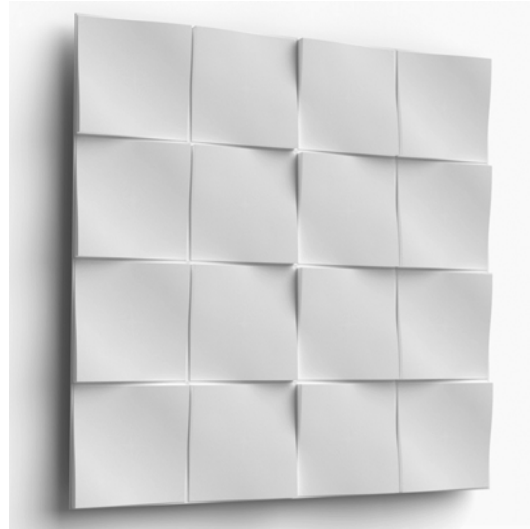

## A Celebration of Products Launched in 2021

---

Acoustics

The [Hexagon Acoustic Ceiling Tile](#), TL-0215 can be customized with solid white or a bold color scheme to draw the eye upward with a decorative geometric flair.

A cutting edge ceiling tile series that reduces noise without compromising on beauty. This communal dining room features the intricate patterns of the [Crescent Path Acoustic Series](#).

---

## Signature Walls

The A and B patterns of [Greek Key Wall Tiles](#) offer many design possibilities, depending on their orientation. Featured here in a unique application from ceiling to wall.

[Art Deco Wall Tile](#) epitomize sophisticated living and bring texture to a residential space. Installed from floor to ceiling throughout this contemporary interior, the panels bring unexpected depth to each bright and airy room.

## Zephyr Ceiling Tile

The [Zephyr Ceiling Tile](#), TL-0100 features a contemporary, undulating design that obscures the grid and creates movement across the ceiling plane.

This exciting new concept evokes forms found in nature. Varying orientation can transform the pattern from subtle ripples to dramatic currents.