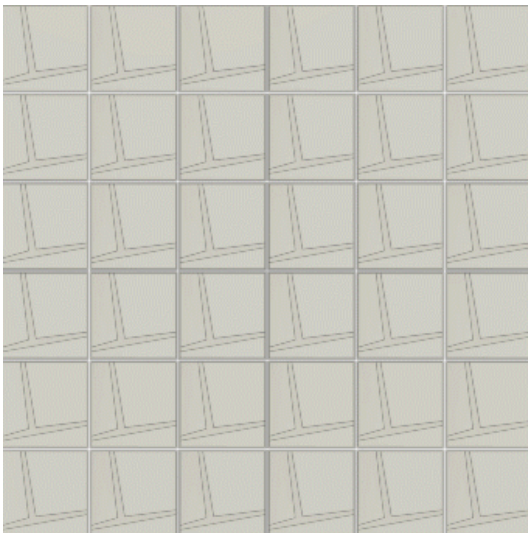

Coming in 2022: Elevations Series

A sneak peak of the Elevations Series:

Three tiles with bold shapes at varying depths and angles together create a dramatic ceiling.

This series includes a utility tile with an off-center horizontal plane designed to accept down lights, speakers, sprinklers, etc. that preserves the integrity of the design. Orient each tile in the grid for endless pattern possibilities!