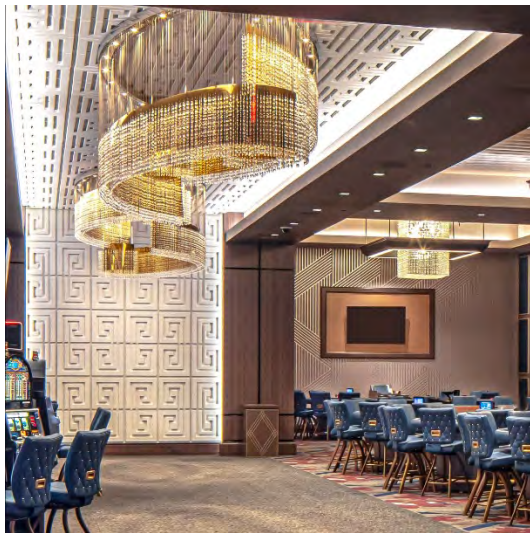

Signature Walls

The A and B patterns of [Greek Key Wall Tiles](#) offer many design possibilities, depending on their orientation. Featured here in a unique application from ceiling to wall.