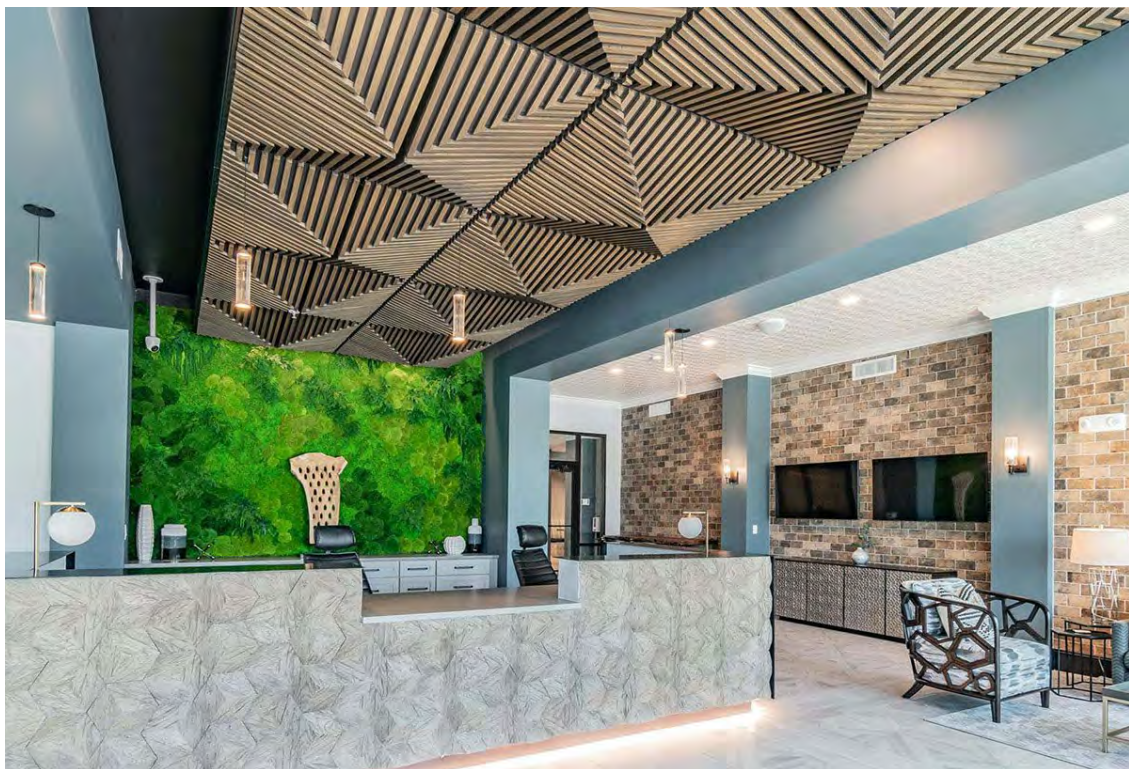

ABOVE VIEW

ARTISAN CEILING TILES

MULTI FAMILY HIGHLIGHTS

Specify Luxury! Communal residents have come to embrace a living experience on par with high end hospitality. [Above View's](#) ceiling tiles contribute to this lifestyle with contemporary shapes, textures and finishes that add a bespoke look to shared spaces.

A signature ceiling shines at the Axis one Watermark Apartments leasing office in Stuart, FL. This dramatic lobby features [Grooved Quarter Pyramid](#) in a stunning custom finish.

A Selection of Shared Spaces

A clubhouse at the The Fitzroy in Little Rock, AR specified [Pyramid 4 Ceiling Tile](#) for a modern geometric flair.

The sophisticated [Executive Coffered Ceiling Tile](#) creates an inviting entrance to a Condo lobby in New York City.

[Random Cube Ceiling Tiles](#) at the Town Square Towers Condominiums, in Washington, D.C. are a unique contemporary textured ceiling solution.

Peaceful undulations of the [Wave Series](#) greet visitors in the spa lobby at Friendship Village, Dublin, OH.