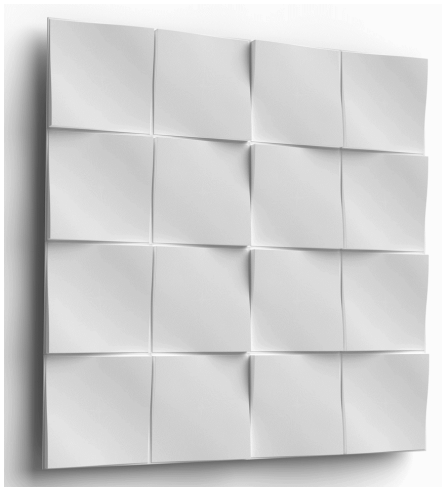

414-448-1456

ithayer@aboveview.com

INTRODUCING THE ZEPHYR CEILING TILE

Elevate your space with Above View's new [Zephyr Ceiling Tile](#), TL-0100. The undulating design of this contemporary ceiling panel obscures the grid and creates movement across the ceiling plane. This exciting new concept evokes forms found in nature. Varying orientation can transform the pattern from subtle ripples to dramatic currents.