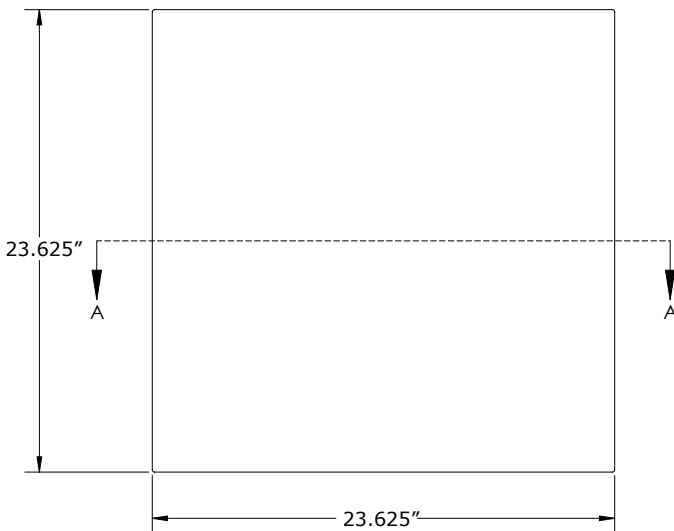

Smooth Filler Ceiling Tile

TL-0000

| | |
|--|---|
| NOMINAL SIZE: | 2' x 2' |
| MATERIAL: | Gypsum, glass fibers, and other non-combustible aggregates |
| WEIGHT: | 8.8 lbs/tile |
| STANDARD FINISH: | White satin latex paint |
| CUSTOM / FAUX FINISHES: | Available upon request |
| FIRE RATING: | Class A, with zero smoke spread, zero flame spread, and zero fuel contribution |
| INSTALLATION: | Drop into any standard commercial 15/16 inch T-Bar suspension grid, consisting of pre-punched roll-formed steel with exposed flange surface |
| EASY TO FIELD CUT: | For sprinklers, recessed lights, pendants and vents. |
| FACTORY CUT HOLES AND RADII FOR PERIMETERS: | Inquire |
| CUSTOM DESIGNS AVAILABLE: | Inquire |
| MADE IN USA | Handmade, one-at-a-time in Milwaukee, WI |

Complete dimensions and .dwg file available upon request.