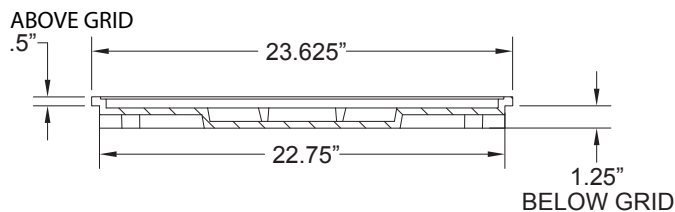

Cloverleaf Flat Center Ceiling Tile

TL-0084

NOMINAL SIZE:	2' x 2'
MATERIAL:	Gypsum, glass fiber, and other non-combustible aggregates
WEIGHT:	8.8 lbs/tile
FINISH:	Standard white or specify custom water-based paint color
CUSTOM/ FAUX FINISHES:	Available upon request
FIRE RATING:	Class A, with zero smoke spread, zero flame, zero flame spread, and zero fuel contribution
INSTALLATION:	Drop into any standard commercial 15/16 inch T-bar suspension grid, consisting of pre-punched roll-formed steel with exposed flange surface
GRID CLEARANCE:	8 inches
EASY TO FIELD:	For sprinklers, recessed lights, pendants and vents
FACTORY CUTS:	Inquire
CUSTOM DESIGN AVAILABLE:	Inquire