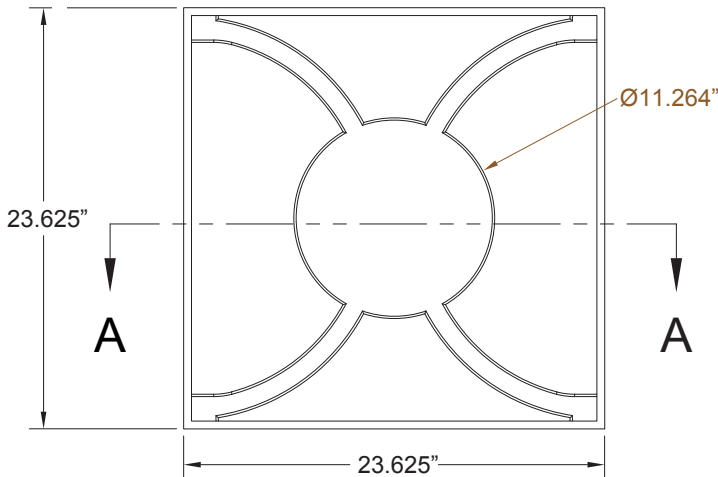

Cloverleaf Flat Center Ceiling Tile

TL-0084

NOMINAL SIZE:	2' x 2'
MATERIAL:	Gypsum, glass fiber, and other non-combustible aggregates
WEIGHT:	8.8 lbs/tile
FINISH:	Standard white or specify custom water-based paint color
CUSTOM/ FAUX FINISHES:	Available upon request
FIRE RATING:	Class A, with zero smoke spread, zero flame, zero flame spread, and zero fuel contribution
INSTALLATION:	Drop into any standard commercial 15/16 inch T-bar suspension grid, consisting of pre-punched roll-formed steel with exposed flange surface
GRID CLEARANCE:	8 inches
EASY TO FIELD:	For sprinklers, recessed lights, pendants and vents
FACTORY CUTS:	Inquire
CUSTOM DESIGN AVAILABLE:	Inquire