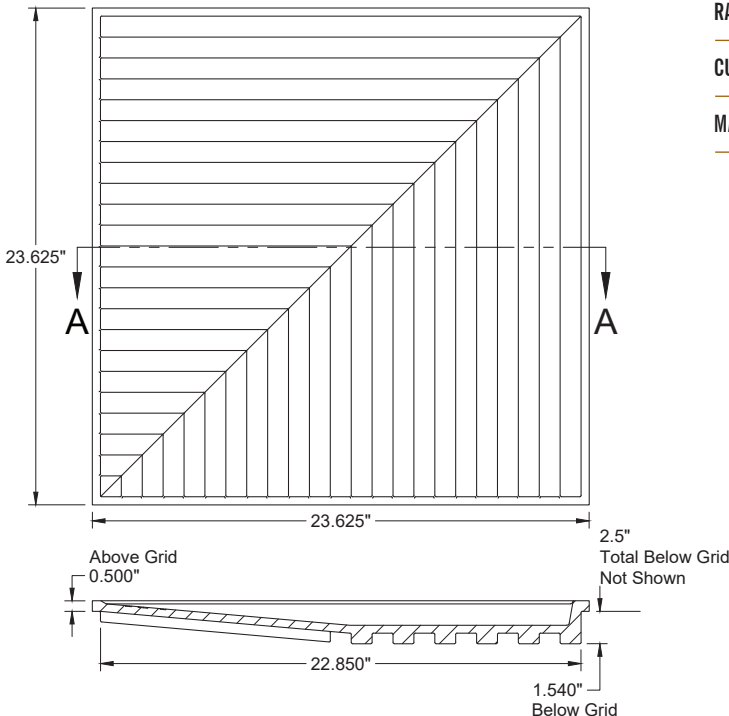

# 3in Grooved Quarter Pyramid Ceiling Tile

TL-0130

*Note: Four ceiling tiles compose one 4' x 4' pyramid. Center point, where four tiles meet, measures 2.5" below ceiling grid.*

<b>SIZE:</b>	2' x 2'
<b>MATERIAL:</b>	Gypsum, glass fibers, and other non-combustible aggregates
<b>WEIGHT:</b>	10.83 lbs/tile
<b>STANDARD FINISH:</b>	White satin latex paint
<b>CUSTOM / FAUX FINISHES:</b>	Available upon request
<b>FIRE RATING:</b>	Class A, with zero smoke spread, zero flame spread, and zero fuel contribution
<b>INSTALLATION:</b>	Drop into any standard commercial 9/16 in T-Bar suspension grid, consisting of pre-punched roll-formed steel with exposed flange surface
<b>EASY TO FIELD CUT:</b>	For sprinklers, recessed lights, pendants and vents.
<b>FACTORY CUT HOLES AND RADII FOR PERIMETERS:</b>	Inquire
<b>CUSTOM DESIGNS AVAILABLE:</b>	Inquire
<b>MADE IN USA:</b>	Handmade, one-at-a-time in Milwaukee, WI