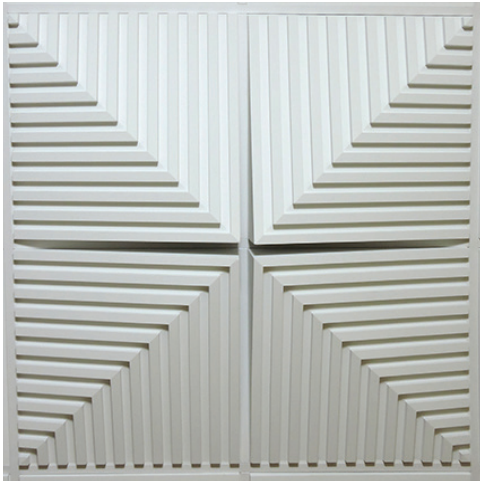

7in Grooved Quarter Pyramid Ceiling Tile

TL-0138

Note: Four ceiling tiles compose one 4' x 4' pyramid. Center point, where four tiles meet, measures 6.5" below ceiling grid.

NOMINAL SIZE:	2' x 2'
MATERIAL:	Gypsum, glass fiber, and other non-combustible aggregates
WEIGHT:	12.67 lbs/tile
FINISH:	Standard white or specify custom water-based paint color
CUSTOM/ FAUX FINISHES:	Available upon request
FIRE RATING:	Class A, with zero smoke spread, zero flame, zero flame spread, and zero fuel contribution
INSTALLATION:	Drop into any standard commercial 15/16 inch T-bar suspension grid, consisting of pre-punched roll-formed steel with exposed flange surface
GRID CLEARANCE:	12 inches
EASY TO FIELD:	For sprinklers, recessed lights, pendants and vents
FACTORY CUTS:	Inquire
CUSTOM DESIGN AVAILABLE:	Inquire