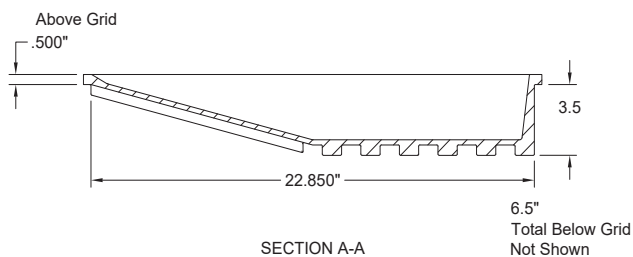

7in Grooved Quarter Pyramid Ceiling Tile

TL-0138

Note: Four ceiling tiles compose one 4' x 4' pyramid. Center point, where four tiles meet, measures 6.5" below ceiling grid.

NOMINAL SIZE:	2' x 2'
MATERIAL:	Gypsum, glass fiber, and other non-combustible aggregates
WEIGHT:	12.67 lbs/tile
FINISH:	Standard white or specify custom water-based paint color
CUSTOM/ FAUX FINISHES:	Available upon request
FIRE RATING:	Class A, with zero smoke spread, zero flame, zero flame spread, and zero fuel contribution
INSTALLATION:	Drop into any standard commercial 15/16 inch T-bar suspension grid, consisting of pre-punched roll-formed steel with exposed flange surface
GRID CLEARANCE:	12 inches
EASY TO FIELD:	For sprinklers, recessed lights, pendants and vents
FACTORY CUTS:	Inquire
CUSTOM DESIGN AVAILABLE:	Inquire