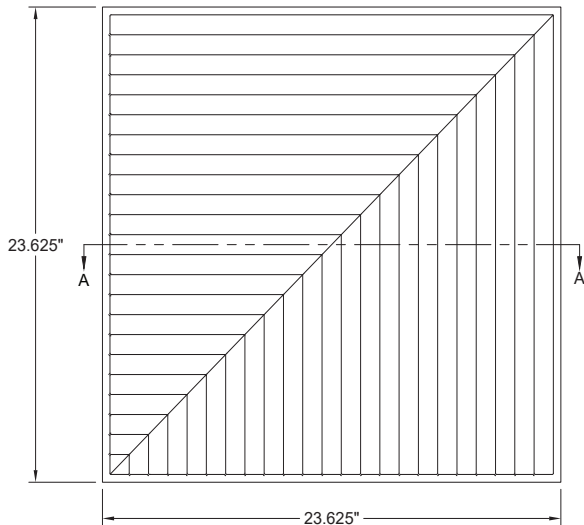

7in Grooved Quarter Pyramid Ceiling Tile

TL-0138

Note: Four ceiling tiles compose one 4' x 4' pyramid. Center point, where four tiles meet, measures 6.5" below ceiling grid.

NOMINAL SIZE:	2' x 2'
MATERIAL:	Gypsum, glass fiber, and other non-combustible aggregates
WEIGHT:	12.67 lbs/tile
FINISH:	Standard white or specify custom water-based paint color
CUSTOM/ FAUX FINISHES:	Available upon request
FIRE RATING:	Class A, with zero smoke spread, zero flame, zero flame spread, and zero fuel contribution
INSTALLATION:	Drop into any standard commercial 15/16 inch T-bar suspension grid, consisting of pre-punched roll-formed steel with exposed flange surface
GRID CLEARANCE:	12 inches
EASY TO FIELD:	For sprinklers, recessed lights, pendants and vents
FACTORY CUTS:	Inquire
CUSTOM DESIGN AVAILABLE:	Inquire