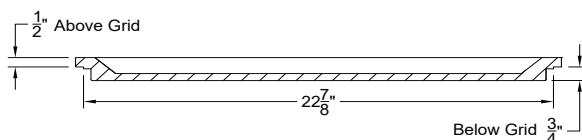

# Boardwalk Tegular Ceiling Tile

TL-0143

NOMINAL SIZE:	2' x 2'
MATERIAL:	Gypsum, glass fiber, and other non-combustible aggregates
WEIGHT:	9.3 lbs/tile
FINISH:	Standard white or specify custom water-based paint color
CUSTOM/ FAUX FINISHES:	Available upon request
FIRE RATING:	Class A, with zero smoke spread, zero flame, zero flame spread, and zero fuel contribution
INSTALLATION:	Drop into any standard commercial 15/16 inch T-bar suspension grid, consisting of pre-punched roll-formed steel with exposed flange surface
GRID CLEARANCE:	8 inches
EASY TO FIELD:	For sprinklers, recessed lights, pendants and vents
FACTORY CUTS:	Inquire
CUSTOM DESIGN AVAILABLE:	Inquire

SECTION A-A

Note: Surface woodgrain texture not shown