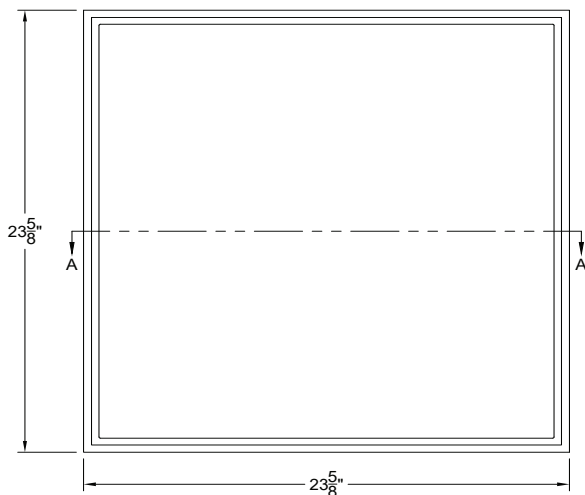

# Boardwalk Tegular Ceiling Tile

TL-0143

NOMINAL SIZE:	2' x 2'
MATERIAL:	Gypsum, glass fiber, and other non-combustible aggregates
WEIGHT:	9.3 lbs/tile
FINISH:	Standard white or specify custom water-based paint color
CUSTOM/ FAUX FINISHES:	Available upon request
FIRE RATING:	Class A, with zero smoke spread, zero flame, zero flame spread, and zero fuel contribution
INSTALLATION:	Drop into any standard commercial 15/16 inch T-bar suspension grid, consisting of pre-punched roll-formed steel with exposed flange surface
GRID CLEARANCE:	8 inches
EASY TO FIELD:	For sprinklers, recessed lights, pendants and vents
FACTORY CUTS:	Inquire
CUSTOM DESIGN AVAILABLE:	Inquire